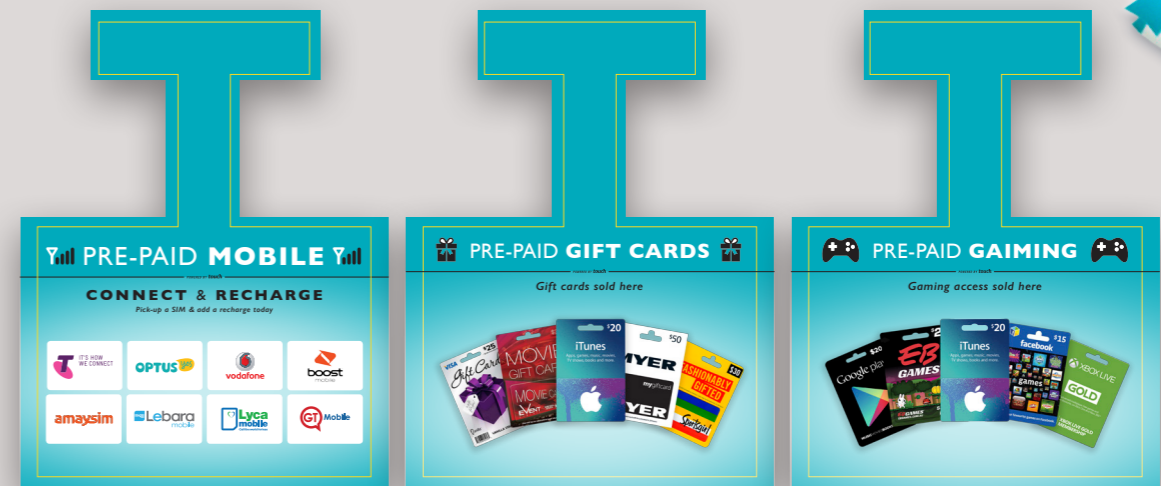

POS FOR YOUR STORE

WOBBLER

A5 DECAL